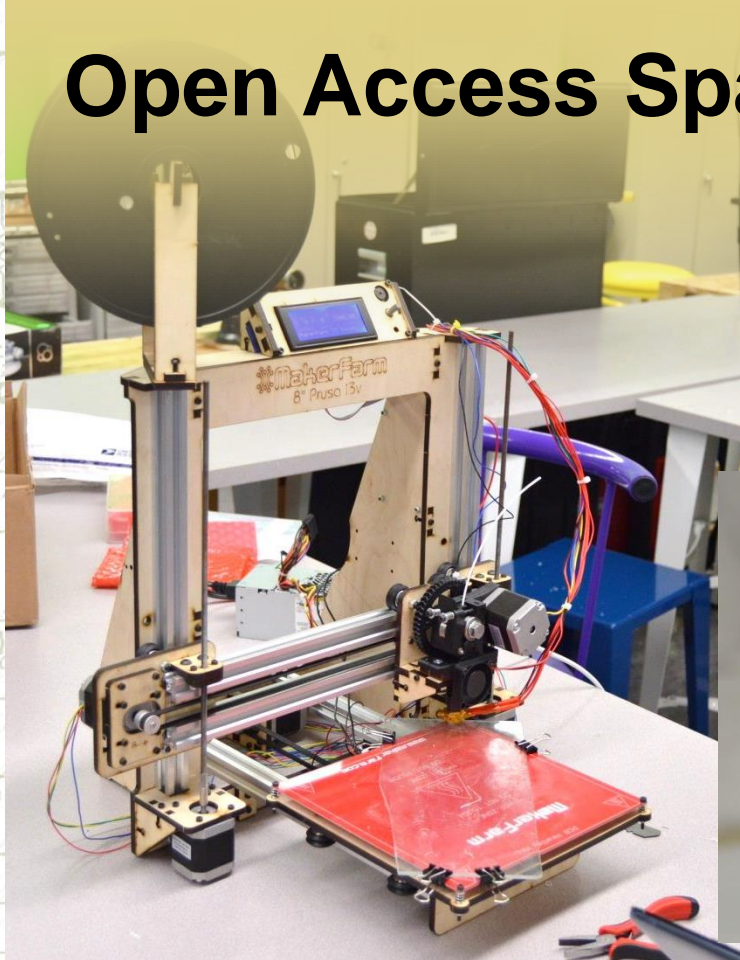

## Vital Stats

**Tools:** Misc Power Tools, hand tools, compressed air, power drops, Wifi/wired internet, vacuums, work benches, design/drafting workstations

**Availability:** Open Access 24/7

**Training Prerequisites:** *DfX Lab Orientation, DfX Basic Safety, DfX Advanced Safety,*